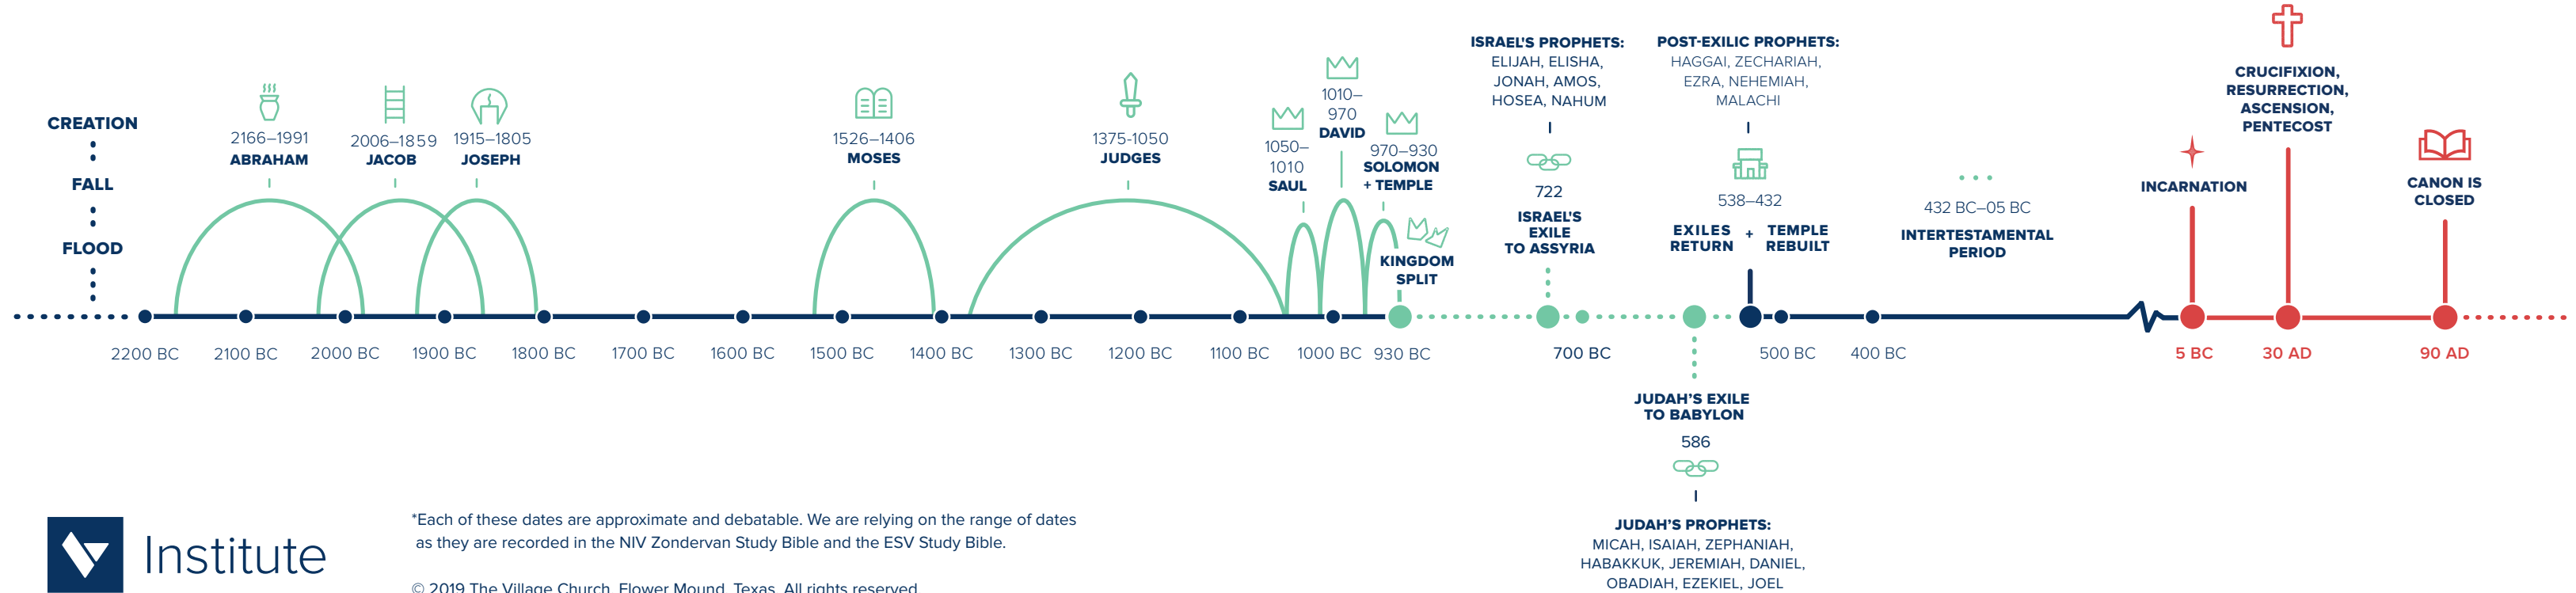

# Biblical History Timeline

\*Each of these dates are approximate and debatable. We are relying on the range of dates as they are recorded in the NIV Zondervan Study Bible and the ESV Study Bible.

© 2019 The Village Church, Flower Mound, Texas. All rights reserved.